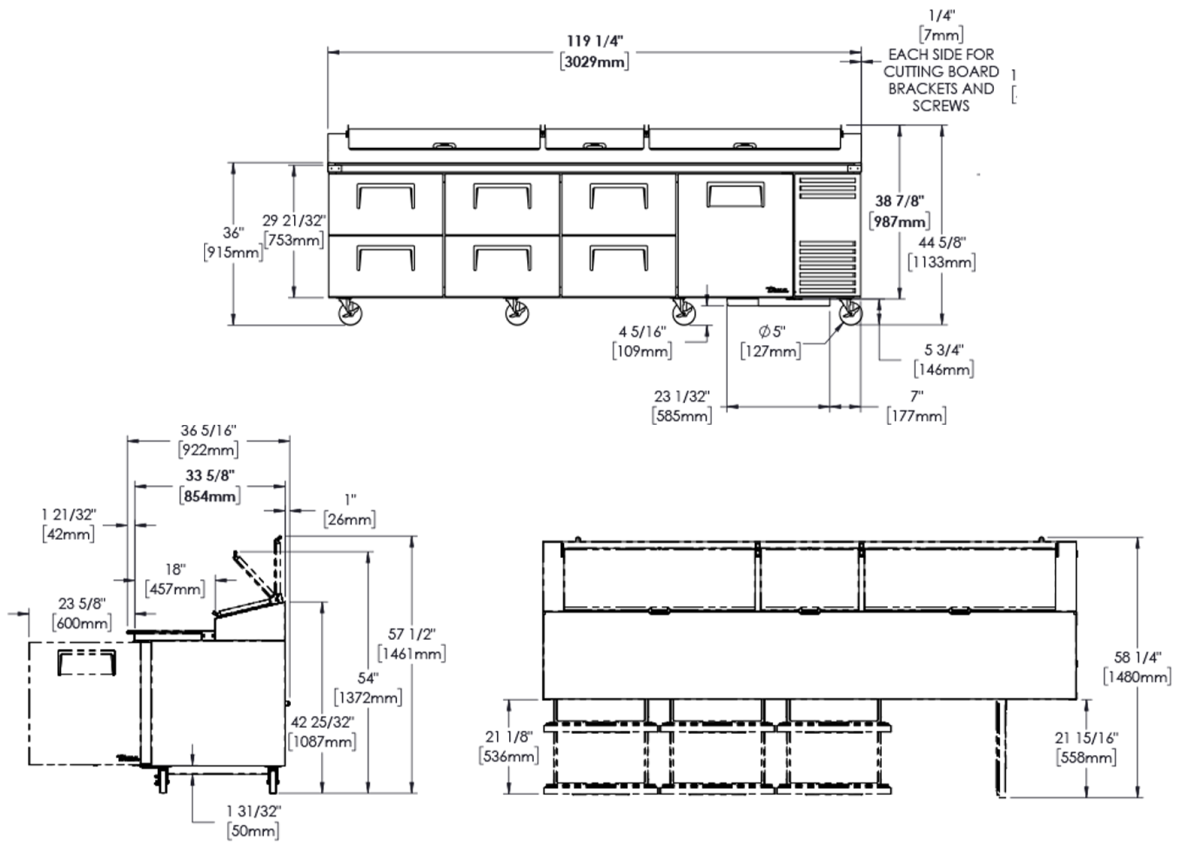

Prep Tables

TPP-AT-119D-6-HC

🇬🇧 Pizza Prep Table, 15x 1/3 Top Pans, 6 Drawers + 1 Solid Swing Door

Dimensions		Build		Technical	
External Width (mm)	3029	Door Description	1 Solid Swing Door	Temperature Holding	0.5 : 5°C
External Depth (mm)	854	Number of Drawers	6	Refrigerant	R290
External Height (mm)	1133	Drawers location	Left/Centre (standard) or Right (option)	Voltage / Frequency / Phase	220-240V/50Hz/1
Exclusions	Depth does not include 26 mm for rear bumpers and 42mm for cutting board overhang.	Exterior Construction	Stainless steel front, top & lids, aluminium sides and rear	Amps	3.3
Gross Volume (Litres)	1124	Interior Construction	Clear coated aluminium, stainless steel base	Wattage	759
Supplied Shelves	2	Air Intake Position	Front	Defrost Type	Auto
Shelf Size (L x D mm)	Left & Right: 600 x 712. Central: 648 x 712	Ventilation Position	Front		
Internal Net Height (mm)	550	Clearance Required	Zero back and sides		
Top Pans Supplied (max depth mm)	15x 1/3 GN (150)	Cord Length (Meters)	3.35		
Per Drawer Capacity (max depth mm)	1x 2/1 GN (200)	Standard w/ Locks	Not standard (SPEC3 option)		
Unpackaged Weight (kg)	346				
Packaged Weight (kg)	357				
Packaged Dimensions (W x D x H mm)	3188 x 966 x 1321				
Cutting Board (L x D mm)	3029 x 496				
Supplied Supports	ø 127 mm castors (146 mm height)				

TFIUK@truemfg.com
TrueCHCustomerService@truemfg.com
TrueRefAus@truemfg.com

TPP-AT-119D-6-HC

🇬🇧 Pizza Prep Table, 15x 1/3 Top Pans, 6 Drawers + 1 Solid Swing Door

Specifications subject to change without notice.
Chart dimensions rounded up to the next whole millimeter (inches rounded up to the 1/8")